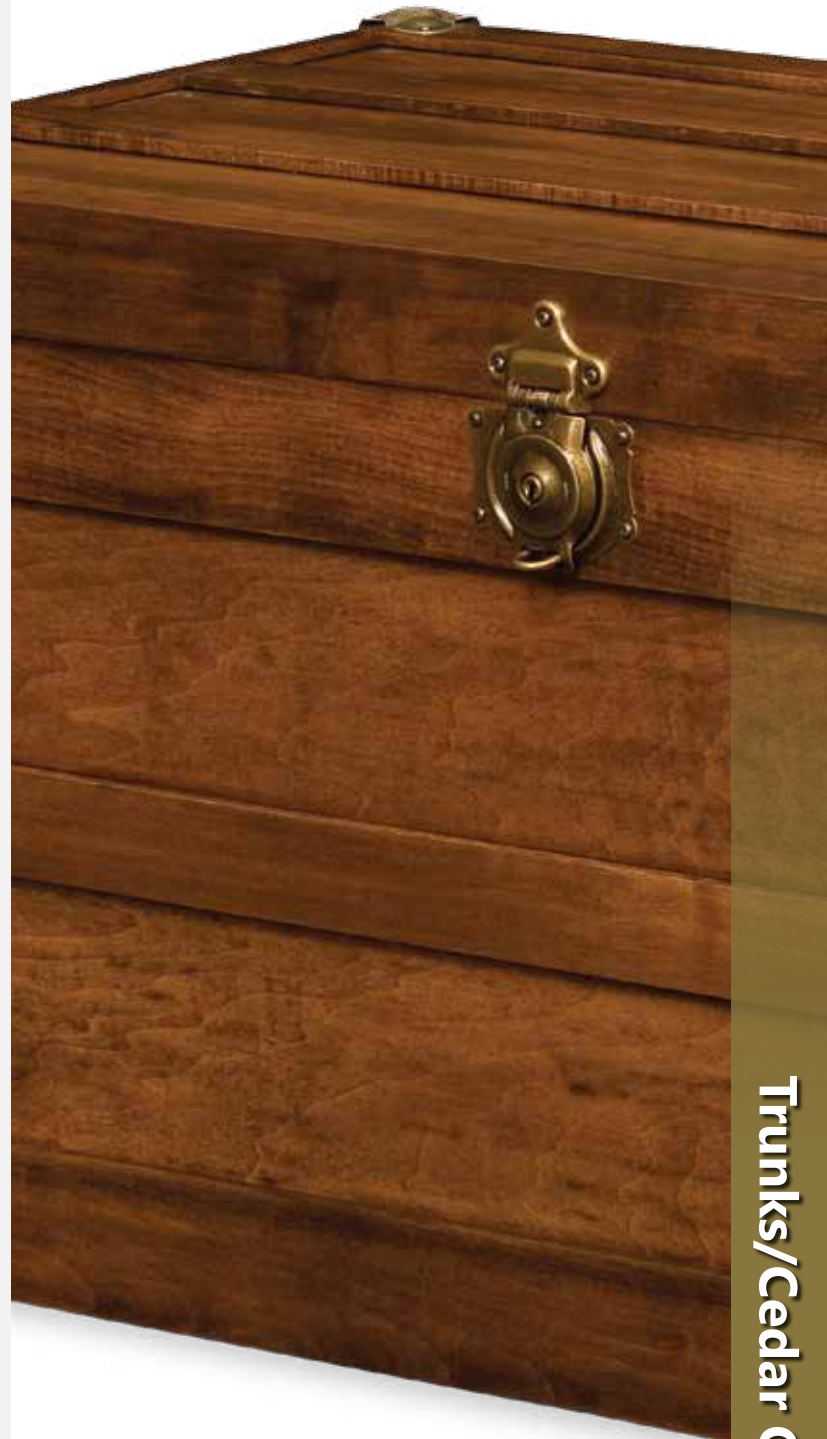

AJW7001T

40" w X 54" l X 30" h
 Pedestal 10" x 10" (36½" with feet)

Shown in Brown Soft Maple with FC-9090 Chocolate Spice Seats with Country White paint.

SOUTH HAVEN NOOK SET

Trunks/Cedar Chests

As a treasured gift or beautifully practical solution for storing linens, keepsakes, or hope chest items, A&J chests are available in styles characterized by straight lines, exposed joinery, raised panels, arches, and a variety of foot and skirt designs. Optional tray inserts are available for most models. Standard on all cedar chests is a fully lined cedar interior and lock with key.