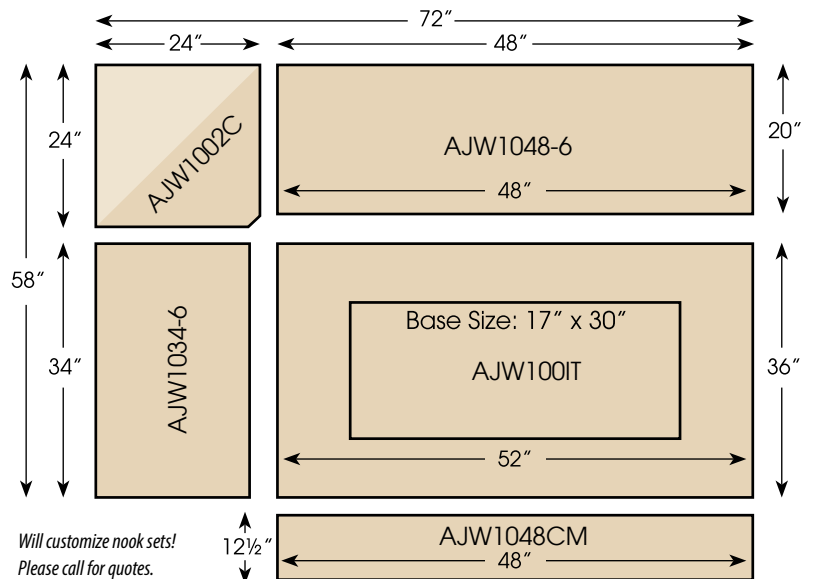

Benches are interchangeable

CLASSIC MISSION DINING NOOK SET

Item# AJW1000DN – (Shown)
STANDARD MEASUREMENTS

AJW100IT
 52" w x 36" d x 30" h

AJW1002C
 24" w x 24" d x 44" h

AJW1034-6
 34" w x 20" d x 44" h
 (6" Storage)

AJW1048-6
 48" w x 20" d x 44" h
 (6" Storage)

AJW1048CM
 48" w x 12½" d x 18" h

Assembled with 6 connector bolts. Shown in Oak CF-7992 Asbury stain.

Dining Nooks

Benches are interchangeable

Will customize nook sets!
 Please call for quotes.

TRADITIONAL NOOK SET

Item# AJW800TN-6 – (Shown)
6" Storage

STANDARD MEASUREMENTS

AJW801T (Pedestal Option)
52" w x 36" d x 30" h

AJW802C
24" w x 24" d x 33" h

AJW834-6 (6" Storage)
34" w x 20" d x 33" h

AJW848-6 (6" Storage)
48" w x 20" d x 33" h

STANDARD MEASUREMENTS

Left side (facing): 82½"
 Right side (facing): 68½"
 Depth: 33¾"
 Bench height: 36¾"
 Seat height: 18"

AJW6001T

40" w X 52" l X 30" h
 Base Size: 16" x 20"

Shown in Rustic QSWO with FC-10901 Golden Brown stain.