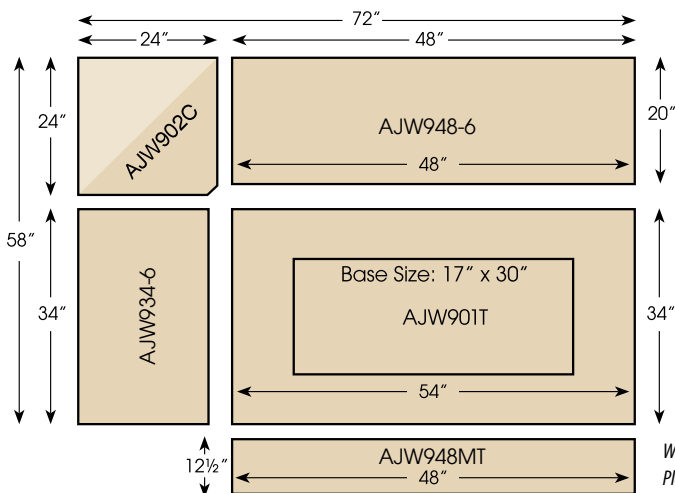

BAY HILL NOOK SET

Item# AJW3000 – (Shown)
STANDARD MEASUREMENTS

AJW3001T
 54" w x 34" d x 30" h

AJW3002C
 24" w x 24" d x 41" h

AJW3034-6
 34" w x 20" d x 41" h
 (6" Storage)

AJW3048-6
 48" w x 20" d x 41" h
 (6" Storage)

AJW3048BH
 48" w x 12½" d x 18" h

Assembled with 6 connector bolts. Shown in Oak with OCS 113 stain.

Benches are interchangeable

MISSION NOOK SET

Item# AJW900MN – (Shown)
STANDARD MEASUREMENTS

AJW901T
 54" w x 34" d x 30" h
 with clipped corners

AJW902C
 24" w x 24" d x 41" h

AJW934-6
 34" w x 20" d x 41" h
 (6" Storage)

AJW948-6
 48" w x 20" d x 41" h
 (6" Storage)

AJW948MT
 48" w x 12½" d x 18" h

Assembled with 6 connector bolts.

*Will customize nook sets!
 Please call for quotes.*