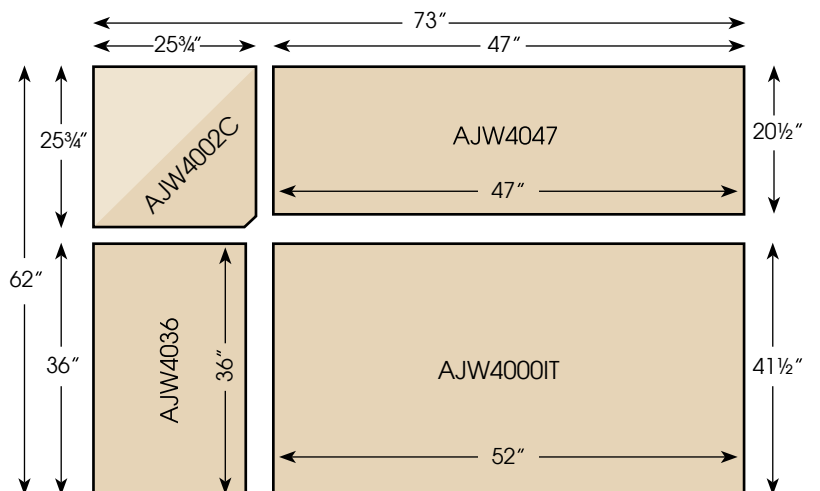

HIGH COUNTRY NOOK SET

Item# AJW4000HC – (Shown)

Seat Height: 24"

STANDARD MEASUREMENTS

AJW4001T

52" w x 41½" d x 36" h

AJW4002C

25¾" w x 25¾" d x 46" h

AJW4036

36" w x 20½" d x 46" h

AJW4047

47" w x 20½" d x 46" h

AJW4003CH

18" w x 20½" d x 46" h