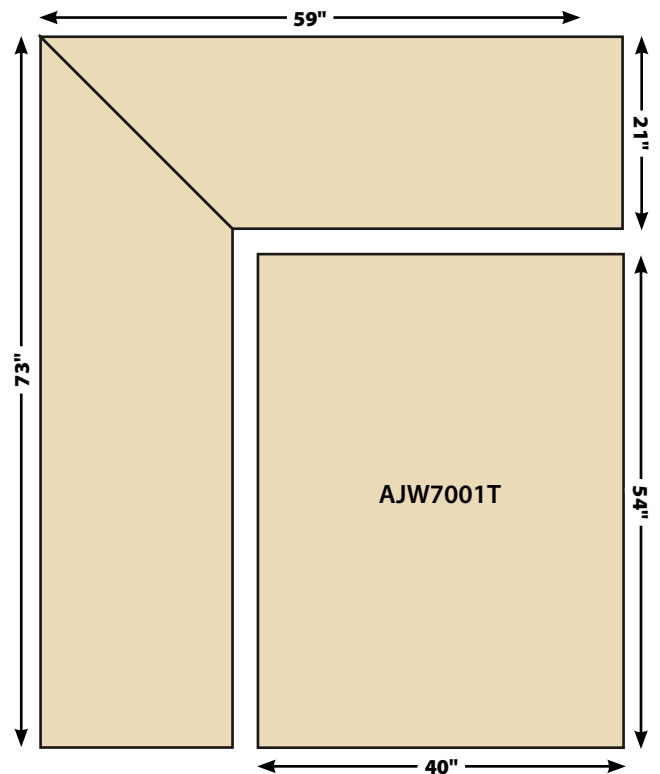

SOUTH HAVEN NOOK SET