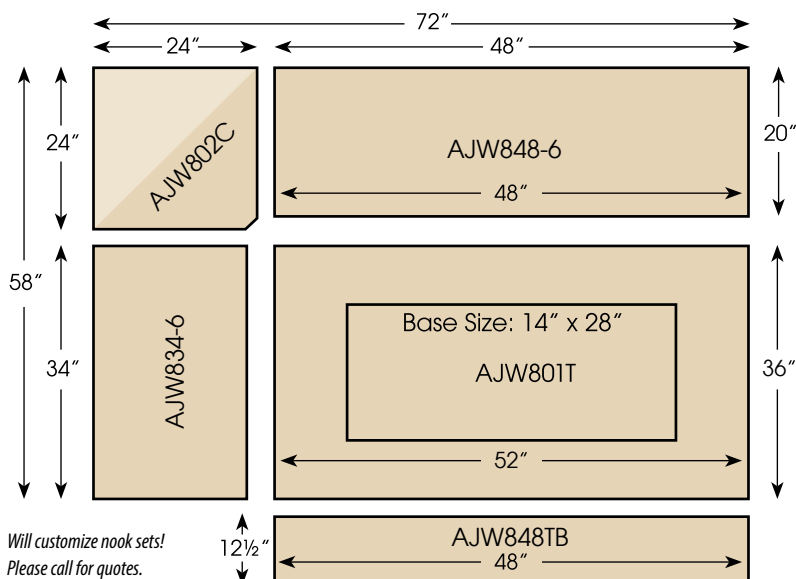

TRADITIONAL NOOK SET

Item# AJW800TN-6 – (Shown)
6" Storage

STANDARD MEASUREMENTS

AJW801T (Pedestal Option)
52" w x 36" d x 30" h

AJW802C
24" w x 24" d x 33" h

AJW834-6 (6" Storage)
34" w x 20" d x 33" h

AJW848-6 (6" Storage)
48" w x 20" d x 33" h

AJW848TB
48" w x 12½" d x 18" h

Shown in Oak with OCS 228 stain

OPTIONS:

AJW800TN-16
16" Storage (Shown Below)

AJW801T
52" w x 36" d x 30" h
(Pedestal Option)

AJW802C
24" w x 24" d x 33" h

AJW834-16 (16" Storage)
34" w x 20" d x 33" h

AJW848-16 (16" Storage)
48" w x 20" d x 33" h

AJW848TB
48" w x 12½" d x 18" h

Shown with 16" Storage option

NEWPORT NOOK SET

Item# AJW6000

Features:

- Left-side facing: 1 drawer and pull-out door with waste basket
- Right-side facing: 1 drawer and pull-out door with shelves (soft close glides)