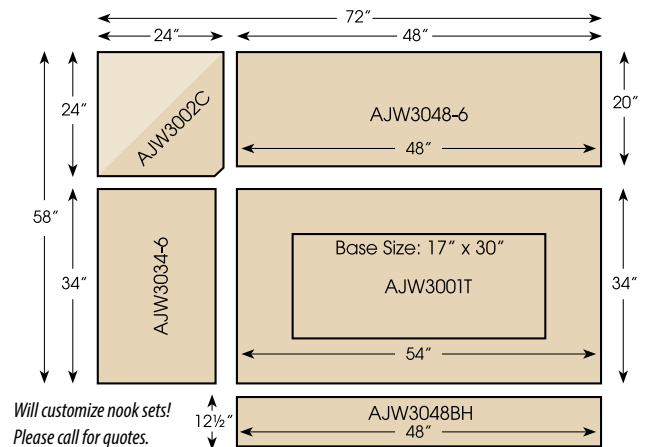

BAY HILL NOOK SET

Item# AJW3000 – (Shown)
STANDARD MEASUREMENTS

AJW3001T
 54" w x 34" d x 30" h

AJW3002C
 24" w x 24" d x 41" h

AJW3034-6
 34" w x 20" d x 41" h
 (6" Storage)

AJW3048-6
 48" w x 20" d x 41" h
 (6" Storage)

AJW3048BH
 48" w x 12½" d x 18" h

Assembled with 6 connector bolts. Shown in Oak with OCS 113 stain.

Benches are interchangeable

MISSION NOOK SET

Item# AJW900MN – (Shown)
STANDARD MEASUREMENTS

AJW901T
 54" w x 34" d x 30" h
 with clipped corners