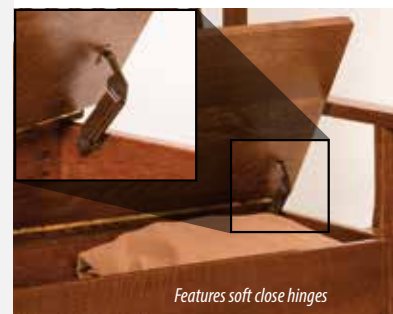

OPTIONS:

AJW6648-12
 47" w Seat x 18" d x 41" h
 55" w Arm to Arm
 12" Storage (Not Shown)

WEST VILLAGE BENCH

Features soft close hinges

Item# AJW6748-6
 47" w seat x 20½" d x 50½" h
 55" Arm to Arm
 6" Storage