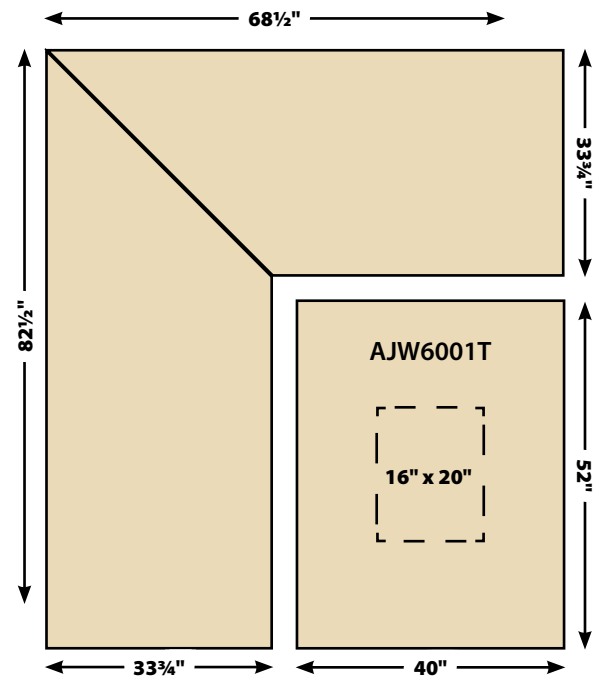

AJW848-16 (16" Storage)
48" w x 20" d x 33" h

AJW848TB
48" w x 12½" d x 18" h

Shown with 16" Storage option

NEWPORT NOOK SET

Item# AJW6000

Features:

- Left-side facing: 1 drawer and pull-out door with waste basket
- Right-side facing: 1 drawer and pull-out door with shelves (soft close glides)

STANDARD MEASUREMENTS

Left side (facing): 82½"
 Right side (facing): 68½"
 Depth: 33¾"
 Bench height: 36¾"
 Seat height: 18"

AJW6001T

40" w X 52" l X 30" h
 Base Size: 16" x 20"

Shown in Rustic QSWO with FC-10901 Golden Brown stain.