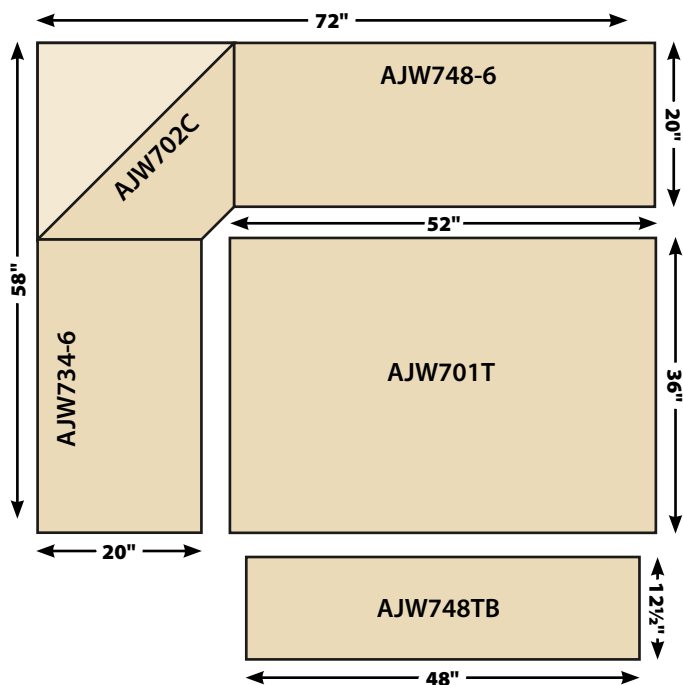

AJW702T
24" w x 24" d x 38" h

AJW734-6
34" w x 20" d x 38" h
(6" Storage)

AJW748-6
48" w x 20" d x 38" h
(6" Storage)

AJW748TB
48" w x 12½" d x 18" h

Shown in Brown Soft Maple with white paint.

Dining Nooks